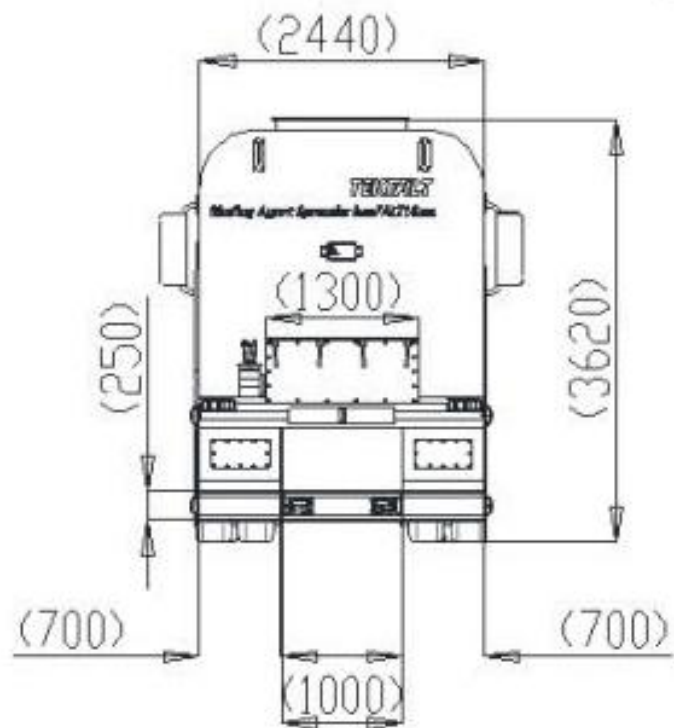

PRODUCT OVERVIEW - FLOW CHART