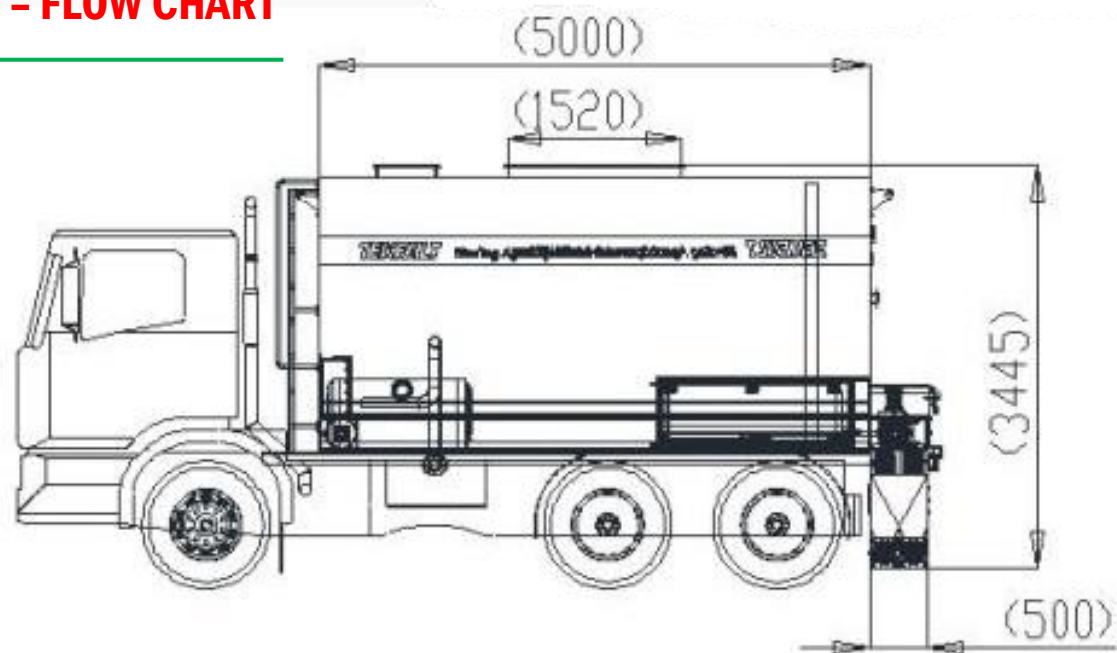

PRODUCT OVERVIEW - FLOW CHART