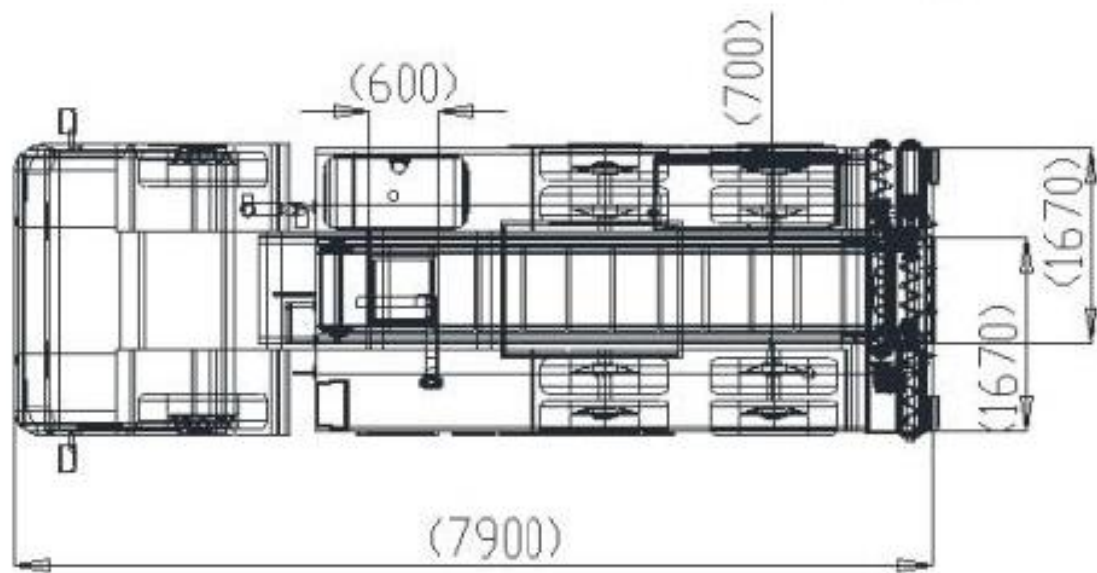

PRODUCT OVERVIEW - FLOW CHART